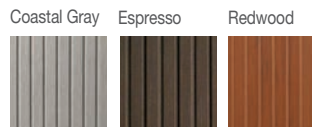

# Sovereign®

<b>Seating Capacity</b>	6 adults
<b>Dimensions</b>	6'8" x 7'9" x 33"H/2.03m x 2.36m x .84mH
<b>Water Capacity</b>	355 gallons/1,344 litres
<b>Weight</b>	713 lbs./323 kg dry; 4,724 lbs./2,143 kg filled*
<b>Spa Shell &amp; Everwood® Cabinet Options</b>	
<b>Champagne Opal, Pearl or Sand</b>	Coastal Gray, Espresso or Redwood
<b>Sterling Marble</b>	Coastal Gray or Espresso
<b>Lighting System</b>	Luminescence® multi-color four-zone
<b>Entertainment Systems (Optional)</b>	
	Integrated MP3 Sound System Wireless Sound System Wireless TV & Sound System
<b>Jets - 24 total (all with stainless steel trim)</b>	1 Moto-Massage® DX jet (2), 1 JetStream® jet, 2 Rotary Hydromassage jets, 5 Directional Hydromassage jets, 14 Directional Precision® jets
<b>Water Feature</b>	SoothingStream®
<b>Energy Efficiency</b>	Certified to the California Energy Commission (CEC) in accordance with California law
<b>Control System</b>	IQ 2020® 230v/50 amp, 60 Hz Includes G.F.C.I. protected sub-panel
<b>Heater</b>	No-Fault®, 6000w/230v
<b>Jet Pump</b>	Wavemaster® 9000; One-speed, 2.5 HP Continuous Duty, 5.2 HP Breakdown Torque
<b>Circulation Pump</b>	SilentFlo 5000®
<b>Effective Filtration Area</b>	120 sq. ft., top loading, 100% no-bypass filtration
<b>Ozone System</b>	FreshWater® III Corona Discharge
<b>Water Care Systems (Optional)</b>	
	ACE® Salt Water Sanitizing System EverFresh® System
<b>Vinyl Cover</b>	3.5" to 2.5" tapered, 2 lb. density foam core Ash, Espresso, Rust or Spruce
<b>Cover Lifter (Optional)</b>	CoverCradle®, CoverCradle II, Lift 'n Glide® or UpRite®
<b>Steps (Optional)</b>	Everwood or Polymer

Sovereign spa shell shown in Sand

**Shells:**

**Everwood Cabinets:**

\* Includes water and 6 adults weighing 175 lbs. each  
Export models available in 230v, 50 Hz, 1500w Heater