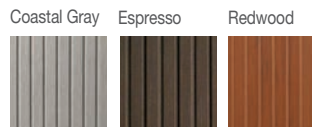

Sovereign®

Seating Capacity	6 adults
Dimensions	6'8" x 7'9" x 33"H/2.03m x 2.36m x .84mH
Water Capacity	355 gallons/1,344 litres
Weight	713 lbs./323 kg dry; 4,724 lbs./2,143 kg filled*
Spa Shell & Everwood® Cabinet Options	
Champagne Opal, Pearl or Sand	Coastal Gray, Espresso or Redwood
Sterling Marble	Coastal Gray or Espresso
Lighting System	Luminescence® multi-color four-zone
Entertainment Systems (Optional)	
	Integrated MP3 Sound System Wireless Sound System Wireless TV & Sound System
Jets - 24 total (all with stainless steel trim)	1 Moto-Massage® DX jet (2), 1 JetStream® jet, 2 Rotary Hydromassage jets, 5 Directional Hydromassage jets, 14 Directional Precision® jets
Water Feature	SoothingStream®
Energy Efficiency	Certified to the California Energy Commission (CEC) in accordance with California law
Control System	IQ 2020® 230v/50 amp, 60 Hz Includes G.F.C.I. protected sub-panel
Heater	No-Fault®, 6000w/230v
Jet Pump	Wavemaster® 9000; One-speed, 2.5 HP Continuous Duty, 5.2 HP Breakdown Torque
Circulation Pump	SilentFlo 5000®
Effective Filtration Area	120 sq. ft., top loading, 100% no-bypass filtration
Ozone System	FreshWater® III Corona Discharge
Water Care Systems (Optional)	
	ACE® Salt Water Sanitizing System EverFresh® System
Vinyl Cover	3.5" to 2.5" tapered, 2 lb. density foam core Ash, Espresso, Rust or Spruce
Cover Lifter (Optional)	CoverCradle®, CoverCradle II, Lift 'n Glide® or UpRite®
Steps (Optional)	Everwood or Polymer

Sovereign spa shell shown in Sand

Shells:

Everwood Cabinets:

* Includes water and 6 adults weighing 175 lbs. each
Export models available in 230v, 50 Hz, 1500w Heater